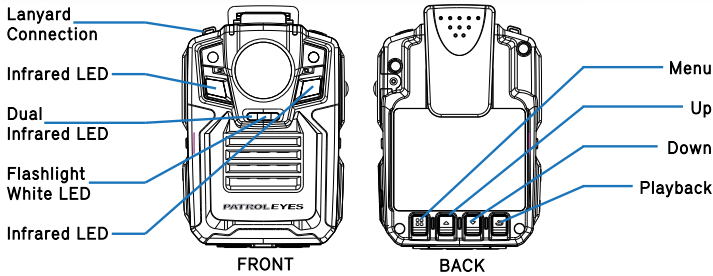

PATROLEYES ★ ONE YEAR WARRANTY

PE-DV5-2

CAMERASPECS

CAMERA

Video Resolution 1080P @ 30fps, 720P @ 60fps, 480P @ 30fps, 480P @ 60fps
Video Format MP4
Field of View 170°
Camera 33 megapixel camera
Camera Format JPEG
Snapshot Capture photos during video recording
Audio High-quality built-in microphone
Audio Format WAV
Night Vision Auto infrared
Night Vision Range Up to 32ft with visible face detection
Storage Capacity 32 or 64GB
Video Storage Capacity 1080p @ 30fps (1 hour of footage = 5GB), 720p @ 60fps (1 hour of footage = 3.6GB), 480p @ 30/60fps (1 hour of footage = 2.1GB)
Storage Level Visual indicator
One-Touch Recording Yes
Motion Detection Capable Yes
PTT Can connect to different types of radios
Status Indicators Audible, visual, and vibration alert for record and stop
Time / Date Stamp Embedded on every video with user ID
Watermark Officer ID, date and time stamp embedded onto video
Fast Forward / Rewind Speeds 2x, 4x, 8x
Waterproof Up to 3ft depth
Camera Chipset Ambarella A7
Model PE-DV5-2

BATTERY

Type Removable 1950mAh battery
Battery Life Up to 6 hours
Video battery Life 480P = 5.6 hours, 720P = 5 hours, 1080P = 4 hours
Battery Level Visual indicator

VIDEO / IMAGE REVIEW

LCD Screen 2 inch TFT-LCD high-resolution color display
Audio Playback Yes
Video Output HDMI 1.3 Port
Video Transfer USB 2.0

OTHERS

Unique ID Number / Units Includes 5 digit device ID and 6 digit police ID
Password Protect Set an administrator password to allow deletion via software. User can only view the videos but cannot delete it
Photo Burst 1, 3, 5 Shot burst picture taking
Clip High quality metal clip with 360° rotation
Dimensions 3.3 x 2.4 x 1.2 inch
Working Temperature -40°C to 60°C
Weight 163g

ACCESSORIES

Standard
USB Cable, Car Charger, Wall Charger, Manual, Metal Body Clip, Drop-in Charging Station, Lithium Battery, One Year Manufacturer Warranty
Optional
Docking Station, Management Software, Cloud Storage