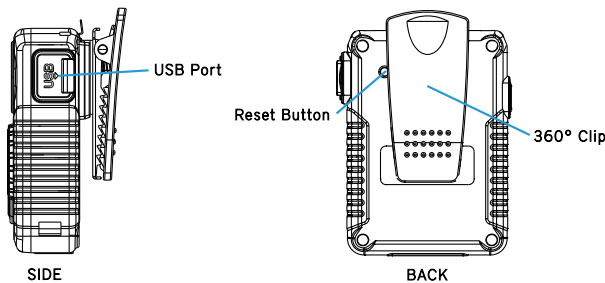

Drop-in Charging Cradle

User Manual

1 Year Manufacturer Warranty

PATROLEYES ★ ONE YEAR WARRANTY

PE-DV10-PRO

CAMERASPECS

CAMERA

Video Resolution 1080p @ 30fps, 720p @ 30fps, 480p @ 30fps
 Video Format MP4
 Field of View 140°
 Camera 32 megapixel camera
 Camera Format JPEG
 Snapshot Capture photos during video recording
 Photo Burst 1, 3, 5 Shot burst picture taking
 Audio High-quality built-in microphone
 Night Vision Auto infrared
 Night Vision Range Up to 32ft with visible face detection
 EIS 6 axis electronic image stabilization
 WiFi Built-in dual band
 GPS Built-in
 Storage Capacity 64GB
 Storage Capacity 1080p @ 30fps (1 hour of footage = 5.2GB), 720p @ 30fps (1 hour of footage = 3.6GB), 480p @ 30fps (1 hour of footage = 1.8GB)
 Storage Level Visual indicator
 One-Touch Recording Yes
 Status Indicators Audible, visual and vibration alert for record and stop
 Time / Date Stamp Embedded on every video with user ID
 Watermark Officer ID, date and time stamp embedded onto video
 Waterproof IP67
 Camera Chipset Ambarella A12
 Model PE-DV10-PRO