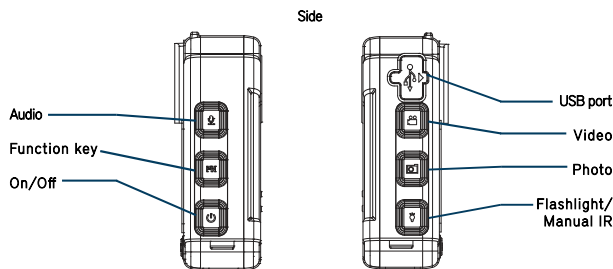

PASSWORD PROTECTION Protect your camera's data from unauthorized access

INCLUDED ITEMS

USB Cable

USB Car Charger

Metal Swivel Body Clip

USB Wall Charger

Drop-in Charging Cradle

User Manual

1 Year Manufacturer Warranty

PATROLEYES

★ ONE YEAR WARRANTY

PE-MAX

CAMERASPECS

CAMERA

Video Resolution 2K @ 30fps, 1080P @ 30fps, 720P @ 30/60fps, 480P @ 30fps
 Video Format MOV
 Field of View 140°
 Camera 32 megapixel camera
 Camera Format JPEG
 Snapshot Capture photos during video recording
 Audio High-quality built-in microphone
 Audio Format WAV
 Night Vision Auto infrared
 Night Vision Range Up to 32ft with visible face detection
 Storage Capacity 64GB, 32GB
 Video Storage Capacity 2K @ 30fps (1 hour of footage = 4.3GB), 1080P @ 30fps (1 hour of footage = 3.6GB), 720P @ 30fps (1 hour of footage = 3.2GB), 720P @ 60fps (1 hour of footage = 3.6GB), 480P @ 30fps (1 hour of footage = 2.7GB)
 Storage Level Visual indicator
 One-Touch Recording Yes
 Motion Detection Capable Yes
 Status Indicators Audible, visual and vibration alert for record and stop
 Time / Date Stamp Embedded on every video with user ID
 Watermark Officer ID, date and time stamp embedded onto video
 Fast Forward / Rewind Speeds 2x, 4x, 8x, 16x, 32x, 64x
 Waterproof Up to 3ft depth
 Camera Chipset AIT
 Model PE-MAX