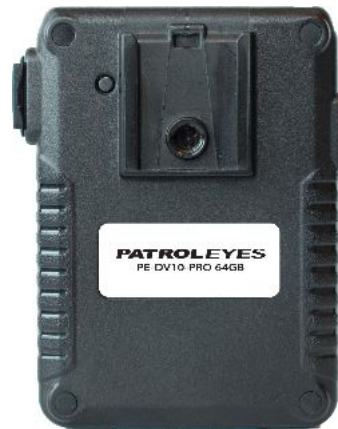

LCD Screen 2 inch TFT-LCD high-resolution color display
 Audio Playback Yes
 Video Transfer USB 2.0

OTHERS

Unique ID Number Includes 5 digit device ID and 6 digit police ID
 Password Protect Yes- Can be enabled or disabled by the user
 Photo Burst 1, 3, 5 Shot burst picture taking
 Clip High quality metal clip with 360° rotation
 Dimensions 79x56.9x26.6mm
 Working Temperature -40°C to 60°C
 Weight 5.64oz

PATROLEYES P O Box 709 Ada, MI 49301 616-258-6315 sales@patroleyes.com

PATROLEYES ★ ONE YEAR WARRANTY

DV 10
PRO

Our most advanced camera ever!
Live stream over any WiFi network!

ADVANCED FEATURES

HIGH DEFINITION With the ability to record in crystal clear HD video, this camera's wide angle view will record every detail