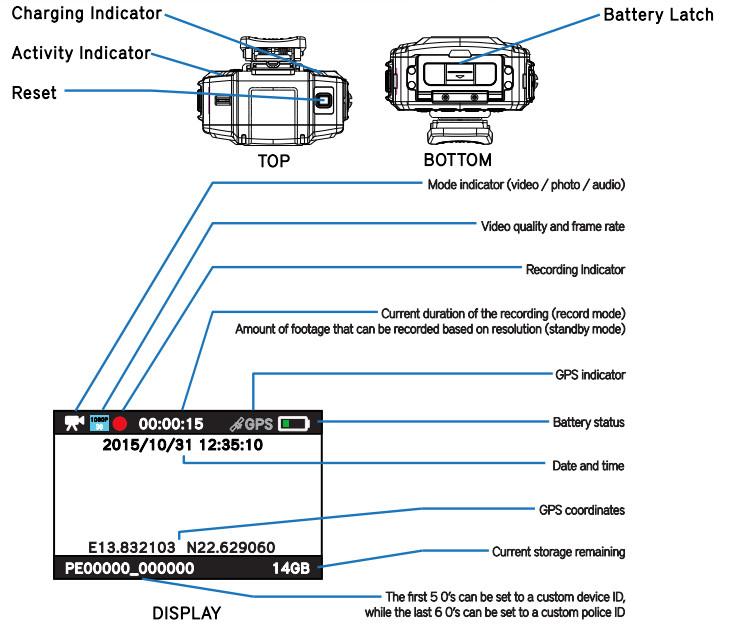

1 Year Manufacturer Warranty

PATROLEYES ★ ONE YEAR WARRANTY

PE-DV5-2

CAMERASPECS

CAMERA

Video Resolution 1080P @ 30fps, 720P @ 60fps, 480P @ 30fps, 480P @ 60fps
 Video Format MP4
 Field of View 170°
 Camera 33 megapixel camera
 Camera Format JPEG
 Snapshot Capture photos during video recording
 Audio High-quality built-in microphone
 Audio Format WAV
 Night Vision Auto infrared
 Night Vision Range Up to 32ft with visible face detection
 Storage Capacity 32 or 64GB
 Video Storage Capacity 1080p @ 30fps (1 hour of footage = 5GB), 720p @ 60fps (1 hour of footage = 3.6GB), 480p @ 30/60fps (1 hour of footage = 2.1GB)
 Storage Level Visual indicator
 One-Touch Recording Yes
 Motion Detection Capable Yes
 PTT Can connect to different types of radios
 Status Indicators Audible, visual, and vibration alert for record and stop
 Time / Date Stamp Embedded on every video with user ID
 Watermark Officer ID, date and time stamp embedded onto video
 Fast Forward / Rewind Speeds 2x, 4x, 8x
 Waterproof Up to 3ft depth
 Camera Chipset Ambarella A7
 Model PE-DV5-2