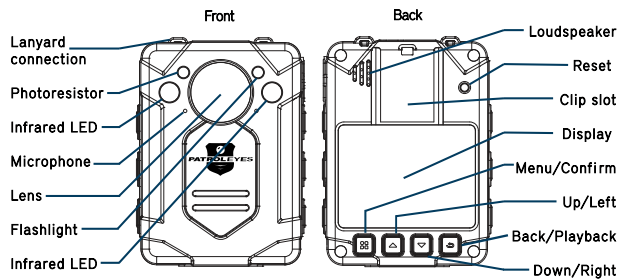

PASSWORD PROTECTION Protect your camera's data from unauthorized access

INCLUDED ITEMS

USB Cable

USB Car Charger

Metal Swivel Body Clip

USB Wall Charger

Drop-in Charging Cradle

User Manual

1 Year Manufacturer Warranty

PATROLEYES

★ ONE YEAR WARRANTY

PE-MAX

CAMERASPECS

CAMERA

Video Resolution 2K @ 30fps, 1080P @ 30fps, 720P @ 30/60fps, 480P @ 30fps
 Video Format MOV
 Field of View 140°
 Camera 32 megapixel camera
 Camera Format JPEG
 Snapshot Capture photos during video recording
 Audio High-quality built-in microphone
 Audio Format WAV
 Night Vision Auto infrared
 Night Vision Range Up to 32ft with visible face detection
 Storage Capacity 64GB, 32GB
 Video Storage Capacity 2K @ 30fps (1 hour of footage = 4.3GB), 1080P @ 30fps (1 hour of footage = 3.6GB), 720P @ 30fps (1 hour of footage = 3.2GB), 720P @ 60fps (1 hour of footage = 3.6GB), 480P @ 30fps (1 hour of footage = 2.7GB)
 Storage Level Visual indicator
 One-Touch Recording Yes
 Motion Detection Capable Yes
 Status Indicators Audible, visual and vibration alert for record and stop
 Time / Date Stamp Embedded on every video with user ID
 Watermark Officer ID, date and time stamp embedded onto video
 Fast Forward / Rewind Speeds 2x, 4x, 8x, 16x, 32x, 64x
 Waterproof Up to 3ft depth
 Camera Chipset AIT
 Model PE-MAX