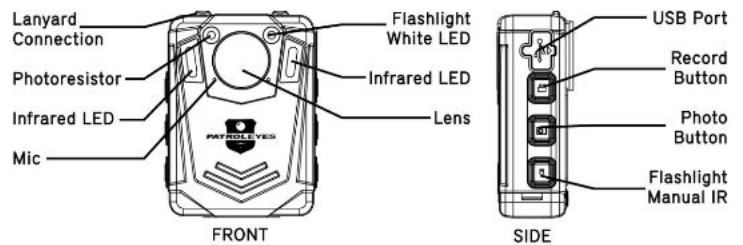

One-Touch Recording Yes

Pre-Event Recording Up to 1 minute @ 480P, up to 30 seconds @ 1080P

Post Recording Up to 2 minutes

Fast Forward / Rewind Speeds 2x, 4x, 8x, 16x, 32x, 64x

Night Vision Auto, manual infrared

Night Vision Range Up to 33ft with visible face detection

Camera 32 megapixel camera

Camera Format JPEG

Snapshot Capture photos during video recording

Photo Burst 1, 3, 5 Shot burst picture taking

Audio High-quality built-in microphone

Audio Format WAV

Audio Playback Yes

Storage Capacity 64GB

Storage Level Visual indicator

Battery Type Built-in 3200mAh lithium

Battery Life 480P = 18 hours (1GB/hour)

720P @ 30fps = 14 hours (1.8GB/hour)

720P @ 60fps = 11 hours (2.6GB/hour)

1080P @ 30fps = 12.5 hours (2.6GB/hour)

1080P @ 60fps = 10.5 hours (3.6GB/hour)

2K = 10.5 hours (4.6GB/hour)

Battery Level Visual indicator and audible alert

GPS Built in

Watermark 6 digit device ID, 6-digit officer ID, date / time stamp and GPS embedded on every video / photo

Password Protect Yes - Can be enabled or disabled by the user

Encryption AES-256

LCD Screen 2 inch TFT-LCD high-resolution color display

Status Indicators Audible, visual and vibration alert for record and stop

Waterproof IP65

Camera Chipset Ambarella H22

Video Transfer USB 2.0

Working Temperature -20°C to 55°C

Dimensions 79x57x27mm

Weight With clip 5.7 ounces / with out clip 4.9 ounces

Clip High quality metal clip with 360° rotation

Model PE-EDGE

INCLUDED ITEMS

USB Cable, Car Charger, Wall Charger, Manual, Metal Body Clip, Drop-in Charging Station

ONE YEAR WARRANTY

PATROLEYES PO Box 709 Ada, MI 49301 616-258-6315