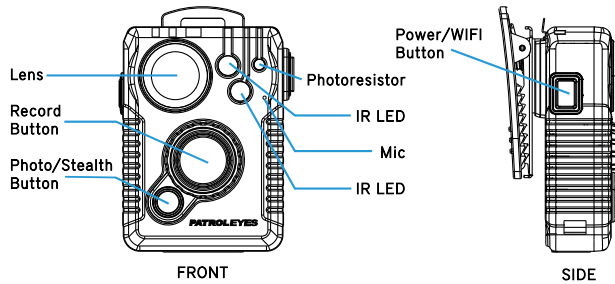

Drop-in Charging Cradle

User Manual

1 Year Manufacturer Warranty

PATROLEYES ★ ONE YEAR WARRANTY

PE-DV10-PRO

CAMERASPECS

CAMERA

Video Resolution 1080p @ 30fps, 720p @ 30fps, 480p @ 30fps
 Video Format MP4
 Field of View 140°
 Camera 32 megapixel camera
 Camera Format JPEG
 Snapshot Capture photos during video recording
 Photo Burst 1, 3, 5 Shot burst picture taking
 Audio High-quality built-in microphone
 Night Vision Auto infrared
 Night Vision Range Up to 32ft with visible face detection
 EIS 6 axis electronic image stabilization
 WiFi Built-in dual band
 GPS Built-in
 Storage Capacity 64GB
 Storage Capacity 1080p @ 30fps (1 hour of footage = 5.2GB), 720p @ 30fps (1 hour of footage = 3.6GB), 480p @ 30fps (1 hour of footage = 1.8GB)
 Storage Level Visual indicator
 One-Touch Recording Yes
 Status Indicators Audible, visual and vibration alert for record and stop
 Time / Date Stamp Embedded on every video with user ID
 Watermark Officer ID, date and time stamp embedded onto video
 Waterproof IP67
 Camera Chipset Ambarella A12
 Model PE-DV10-PRO