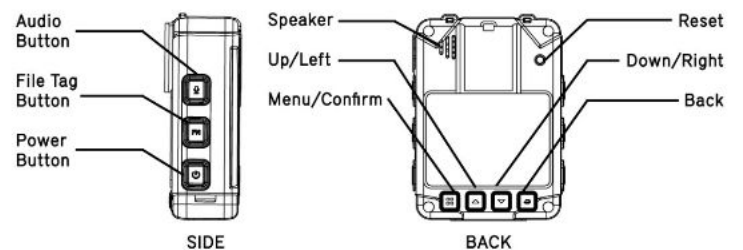

One-Touch Recording Yes

Pre-Event Recording Up to 1 minute @ 480P, up to 30 seconds @ 1080P

Post Recording Up to 2 minutes

Fast Forward / Rewind Speeds 2x, 4x, 8x, 16x, 32x, 64x

Night Vision Auto, manual infrared

Night Vision Range Up to 33ft with visible face detection

Camera 32 megapixel camera

Camera Format JPEG

Snapshot Capture photos during video recording

Photo Burst 1, 3, 5 Shot burst picture taking

Audio High-quality built-in microphone

Audio Format WAV

Audio Playback Yes

Storage Capacity 64GB

Storage Level Visual indicator

Battery Type Built-in 3200mAh lithium

Battery Life 480P = 18 hours (1GB/hour)

720P @ 30fps = 14 hours (1.8GB/hour)

720P @ 60fps = 11 hours (2.6GB/hour)

1080P @ 30fps = 12.5 hours (2.6GB/hour)

1080P @ 60fps = 10.5 hours (3.6GB/hour)

2K = 10.5 hours (4.6GB/hour)

Battery Level Visual indicator and audible alert

GPS Built in

Watermark 6 digit device ID, 6-digit officer ID, date / time stamp and GPS embedded on every video / photo

Password Protect Yes - Can be enabled or disabled by the user

Encryption AES-256

LCD Screen 2 inch TFT-LCD high-resolution color display

Status Indicators Audible, visual and vibration alert for record and stop

Waterproof IP65

Camera Chipset Ambarella H22

Video Transfer USB 2.0

Working Temperature -20°C to 55°C

Dimensions 79x57x27mm

Weight With clip 5.7 ounces / with out clip 4.9 ounces

Clip High quality metal clip with 360° rotation

Model PE-EDGE

INCLUDED ITEMS

USB Cable, Car Charger, Wall Charger, Manual, Metal Body Clip, Drop-in Charging Station

ONE YEAR WARRANTY

PATROLEYES PO Box 709 Ada, MI 49301 616-258-6315