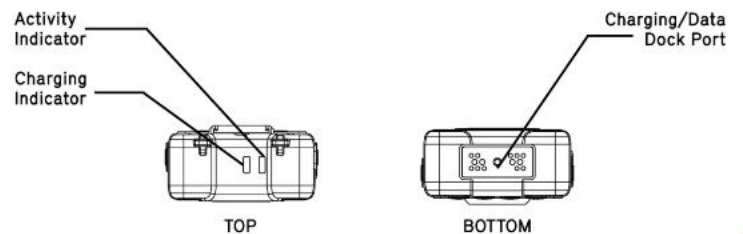

One-Touch Recording Yes

Pre-Event Recording Up to 1 minute @ 480P, up to 30 seconds @ 1080P

Post Recording Up to 2 minutes

Fast Forward / Rewind Speeds 2x, 4x, 8x, 16x, 32x, 64x

Night Vision Auto, manual infrared

Night Vision Range Up to 33ft with visible face detection

Camera 32 megapixel camera

Camera Format JPEG

Snapshot Capture photos during video recording

Photo Burst 1, 3, 5 Shot burst picture taking

Audio High-quality built-in microphone

Audio Format WAV

Audio Playback Yes

Storage Capacity 64GB

Storage Level Visual indicator

Battery Type Built-in 3200mAh lithium

Battery Life 480P = 18 hours (1GB/hour)

720P @ 30fps = 14 hours (1.8GB/hour)

720P @ 60fps = 11 hours (2.6GB/hour)

1080P @ 30fps = 12.5 hours (2.6GB/hour)

1080P @ 60fps = 10.5 hours (3.6GB/hour)

2K = 10.5 hours (4.6GB/hour)

Battery Level Visual indicator and audible alert

GPS Built in

Watermark 6 digit device ID, 6-digit officer ID, date / time stamp and GPS embedded on every video / photo

Password Protect Yes - Can be enabled or disabled by the user

Encryption AES-256

LCD Screen 2 inch TFT-LCD high-resolution color display

Status Indicators Audible, visual and vibration alert for record and stop

Waterproof IP65

Camera Chipset Ambarella H22

Video Transfer USB 2.0

Working Temperature -20°C to 55°C

Dimensions 79x57x27mm

Weight With clip 5.7 ounces / with out clip 4.9 ounces

Clip High quality metal clip with 360° rotation

Model PE-EDGE

INCLUDED ITEMS

USB Cable, Car Charger, Wall Charger, Manual, Metal Body Clip, Drop-in Charging Station

ONE YEAR WARRANTY

PATROLEYES PO Box 709 Ada, MI 49301 616-258-6315