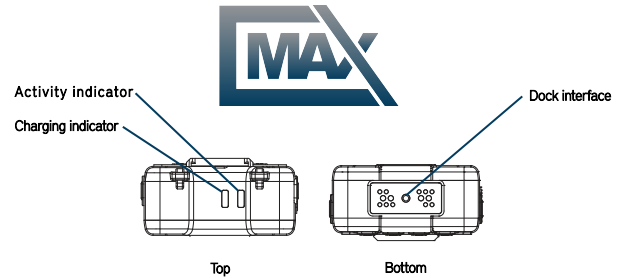

1 Year Manufacturer Warranty

PATROLEYES

★ ONE YEAR WARRANTY

PE-MAX

CAMERASPECS

CAMERA

Video Resolution 2K @ 30fps, 1080P @ 30fps, 720P @ 30/60fps, 480P @ 30fps
 Video Format MOV
 Field of View 140°
 Camera 32 megapixel camera
 Camera Format JPEG
 Snapshot Capture photos during video recording
 Audio High-quality built-in microphone
 Audio Format WAV
 Night Vision Auto infrared
 Night Vision Range Up to 32ft with visible face detection
 Storage Capacity 64GB, 32GB
 Video Storage Capacity 2K @ 30fps (1 hour of footage = 4.3GB), 1080P @ 30fps (1 hour of footage = 3.6GB), 720P @ 30fps (1 hour of footage = 3.2GB), 720P @ 60fps (1 hour of footage = 3.6GB), 480P @ 30fps (1 hour of footage = 2.7GB)
 Storage Level Visual indicator
 One-Touch Recording Yes
 Motion Detection Capable Yes
 Status Indicators Audible, visual and vibration alert for record and stop
 Time / Date Stamp Embedded on every video with user ID
 Watermark Officer ID, date and time stamp embedded onto video
 Fast Forward / Rewind Speeds 2x, 4x, 8x, 16x, 32x, 64x
 Waterproof Up to 3ft depth
 Camera Chipset AIT
 Model PE-MAX