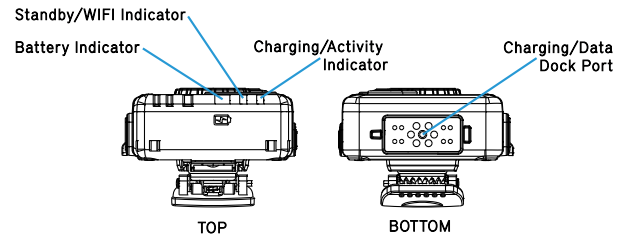

Drop-in Charging Cradle

User Manual

1 Year Manufacturer Warranty

PATROLEYES ★ ONE YEAR WARRANTY

PE-DV10-PRO

CAMERASPECS

CAMERA

Video Resolution 1080p @ 30fps, 720p @ 30fps, 480p @ 30fps
 Video Format MP4
 Field of View 140°
 Camera 32 megapixel camera
 Camera Format JPEG
 Snapshot Capture photos during video recording
 Photo Burst 1, 3, 5 Shot burst picture taking
 Audio High-quality built-in microphone
 Night Vision Auto infrared
 Night Vision Range Up to 32ft with visible face detection
 EIS 6 axis electronic image stabilization
 WiFi Built-in dual band
 GPS Built-in
 Storage Capacity 64GB
 Storage Capacity 1080p @ 30fps (1 hour of footage = 5.2GB), 720p @ 30fps (1 hour of footage = 3.6GB), 480p @ 30fps (1 hour of footage = 1.8GB)
 Storage Level Visual indicator
 One-Touch Recording Yes
 Status Indicators Audible, visual and vibration alert for record and stop
 Time / Date Stamp Embedded on every video with user ID
 Watermark Officer ID, date and time stamp embedded onto video
 Waterproof IP67
 Camera Chipset Ambarella A12
 Model PE-DV10-PRO