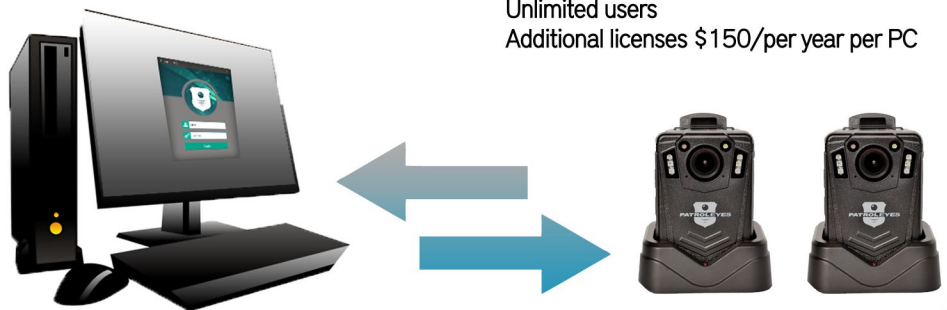

- **SIMPLE USER MANAGEMENT** One account to upload and one account to manage data. Ideal for small departments with 10 or less cameras.
- **UPLOAD MULTIPLE CAMERAS SIMULTANEOUSLY** Upload up to 24 cameras simultaneously from multiple locations in your office.
- **LOCAL OR NETWORKED STORAGE** Use a local storage server or network to store your data.
- **CHAIN OF CUSTODY** Every action is logged and available for review any time.
- **CUSTOM DATA RETENTION PERIODS** Custom data retention periods help ensure that you optimize storage space while important files are kept safe.

SOFTWARE PLANS

BASIC

$300 (One time fee)
Includes:
1 software license key for 1 PC
45 days of free technical support
Unlimited users

DEDICATED WORKSTATION

(Optional) Contact us for pricing
Included: Windows Server License
CPU: Intel i5
RAM: 16GB DDR4 2400MHz
OS Drive: 256GB NVME
Storage: 8TB Usable RAID5
Network: 1Gbit Network Card
Peripherals: 20" Monitor with wireless keyboard and mouse

ADVANCED

$500 (renews annually)
Includes:
1 software license key for 1 PC plus all future updates
Unlimited technical support
Unlimited users

ADVANCED NETWORKED

$750 (renews annually)
Includes:
2 software license keys for 2 PC's plus all future updates with access across your LAN
Unlimited technical support
Unlimited users
Additional licenses $150/per year per PC

* Compatible with: DV10, DV10 Pro, MAX, EDGE