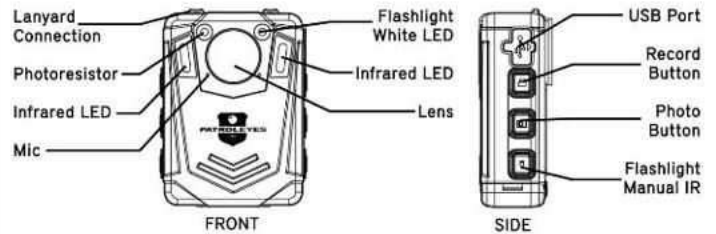

RECOMMENDED ACCESSORY

KLICKFAST
MAGNET MOUNT

PATROLEYES

MODEL: **PE-EDGE**

EDGE

CAMERA SPECS

Video Resolution 2K @ 30fps, 1080P @ 30fps/60fps 720P @ 30/60fps, 480P @ 30fps
Video Format MP4
Video Compression H.265, H.264
Field of View 140°
One-Touch Recording Yes
Pre-Event Recording Up to 1 minute @ 480P, up to 30 seconds @ 1080P
Post Recording Up to 2 minutes
Fast Forward / Rewind Speeds 2x, 4x, 8x, 16x, 32x, 64x
Night Vision Auto, manual Infrared
Night Vision Range Up to 33ft with visible face detection
Camera 32 megapixel camera
Camera Format JPEG
Snapshot Capture photos during video recording
Photo Burst 1, 3, 5 Shot burst picture taking
Audio High-quality built-in microphone
Audio Format WAV
Audio Playback Yes
Storage Capacity 64GB
Storage Level Visual indicator
Battery Type Built-in 3200mAh lithium
Battery Life 480P = 18 hours (1GB/hour)
 720P @ 30fps = 14 hours (1.8GB/hour)
 720P @ 60fps = 11 hours (2.6GB/hour)
 1080P @ 30fps = 12.5 hours (2.6GB/hour)
 1080P @ 60fps = 10.5 hours (3.6GB/hour)
 2K = 10.5 hours (4.6GB/hour)
Battery Level Visual indicator and audible alert
GPS Built in
Watermark 6 digit device ID, 6-digit officer ID, date / time stamp and GPS embedded on every video / photo
Password Protect Yes - Can be enabled or disabled by the user
Encryption AES-256
LCD Screen 2 inch TFT-LCD high-resolution color display
Status Indicators Audible, visual and vibration alert for record and stop
Waterproof IP65
Camera Chipset Ambarella H22
Video Transfer USB 2.0
Working Temperature -20°C to 55°C
Dimensions 79x57x27mm
Weight With clip 5.7 ounces / with out clip 4.9 ounces
Clip High quality metal clip with 360° rotation
Model PE-EDGE