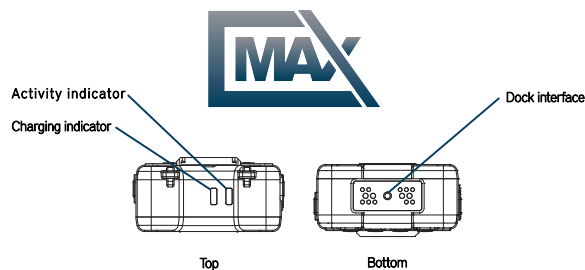

1 Year Manufacturer Warranty

PATROLEYES ★ ONE YEAR WARRANTY

PE-MAX

CAMERASPECS

CAMERA

Video Resolution 2K @ 30fps, 1080P @ 30fps, 720P @ 30/60fps, 480P @ 30fps
Video Format MOV
Field of View 140°
Camera 32 megapixel camera
Camera Format JPEG
Snapshot Capture photos during video recording
Audio High-quality built-in microphone
Audio Format WAV
Night Vision Auto infrared
Night Vision Range Up to 32ft with visible face detection
Storage Capacity 64GB, 32GB
Video Storage Capacity 2K @ 30fps (1 hour of footage = 4.3GB), 1080P @ 30fps (1 hour of footage = 3.6GB), 720P @ 30fps (1 hour of footage = 3.2GB), 720P @ 60fps (1 hour of footage = 3.6GB), 480P @ 30fps (1 hour of footage = 2.7GB)
Storage Level Visual indicator
One-Touch Recording Yes
Motion Detection Capable Yes
Status Indicators Audible, visual and vibration alert for record and stop
Time / Date Stamp Embedded on every video with user ID
Watermark Officer ID, date and time stamp embedded onto video
Fast Forward / Rewind Speeds 2x, 4x, 8x, 16x, 32x, 64x
Waterproof Up to 3ft depth
Camera Chipset AIT
Model PE-MAX