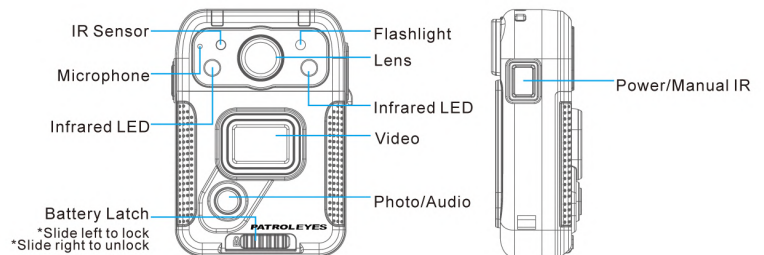

RECOMMENDED ACCESSORY

KLICKFAST
MAGNET MOUNT

PATROLEYES

MODEL: **PE-IRIS**

CAMERA SPECS

- Battery Life 12hrs
- Video Resolution 2K@30fps, 1080p@30/60fps, 720p@30/60fps, 480@30fps
- Video Format .MP4
- Video Compression H.265, H.264
- Photo Format .JPEG
- Audio Format .AAC
- Photo Resolution 4, 8, 12, 16, 32, 40 mega pixels
- Storage 128GB
- Battery Removable 2200mAh
- Recording Battery Life 1440p = 6hrs, 1080p = 7hrs, 720p = 8hrs, 480p = 8hrs
- Screen 2" LCD
- Touch Panel Capacitive
- Microphone Built-in
- GPS Built-in
- WiFi Built-in
- Bluetooth Built-in
- Flashlight Built-in
- Interface USB Type-C data transfer and charging
- Waterproof IP65
- Field of View 140°
- Night Vision 2 built in 850NM IR LEDs
- Night Vision Range Up to 49ft with visible face detection
- Password Protection AES256 encryption
- Data Protection Password required to view data when camera connected to PC
- Pre-record Yes
- Post-record Yes
- Digital Zoom 10X
- Fast Forward and Rewind 2, 4, 8, 16, 32, 64X
- Loop Recording Yes optional
- Power-on Auto Record Yes optional
- File Tagging Yes
- Protocol RTSP, ONVIF
- Web Server Support HTTP, HTTPS
- WiFi Security Dynamic pin code authentication
- WiFi Mode AP, STA, P2P
- Time and Date Stamp Embedded on every video with user ID
- Working Temperature -20~+55°C
- Storage Temperature -40~+60°C
- Camera Weight 4.58 ounces
- Camera Dimensions 3.26x2.24x1 inches
- Encryption AES-256