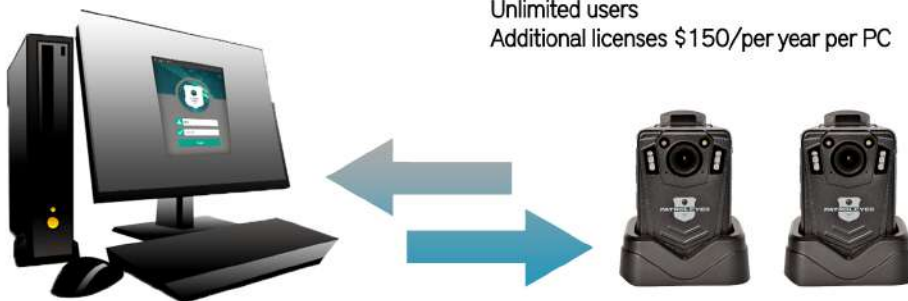

- **SIMPLE USER MANAGEMENT** One account to upload and one account to manage data. Ideal for small departments with 10 or less cameras.
- **UPLOAD MULTIPLE CAMERAS SIMULTANEOUSLY** Upload up to 24 cameras simultaneously from multiple locations in your office.
- **LOCAL OR NETWORKED STORAGE** Use a local storage server or network to store your data.
- **CHAIN OF CUSTODY** Every action is logged and available for review any time.
- **CUSTOM DATA RETENTION PERIODS** Custom data retention periods help ensure that you optimize storage space while important files are kept safe.

SOFTWARE PLANS

BASIC

$300 (One time fee)
Includes:
1 software license key for 1 PC
45 days of free technical support
Unlimited users

DEDICATED WORKSTATION

(Optional) Contact us for pricing
Included: Windows Server License
CPU: Intel i5
RAM: 16GB DDR4 2400MHz
OS Drive: 256GB NVME
Storage: 8TB Usable RAID5
Network: 1Gbit Network Card
Peripherals: 20" Monitor with wireless keyboard and mouse

ADVANCED

$500 (renews annually)
Includes:
1 software license key for 1 PC plus all future updates
Unlimited technical support
Unlimited users

ADVANCED NETWORKED

$750 (renews annually)
Includes:
2 software license keys for 2 PC's plus all future updates with access across your LAN
Unlimited technical support
Unlimited users
Additional licenses $150/per year per PC

* Compatible with: DV10, DV10 Pro, MAX, EDGE, IRIS, LITE