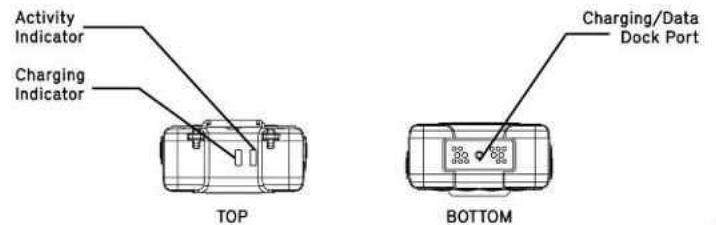

RECOMMENDED ACCESSORY

KLICKFAST
MAGNET MOUNT

PATROLEYES

MODEL: **PE-EDGE**

EDGE

CAMERA SPECS

Video Resolution 2K @ 30fps, 1080P @ 30fps/60fps 720P @ 30/60fps, 480P @ 30fps
Video Format MP4
Video Compression H.265, H.264
Field of View 140°
One-Touch Recording Yes
Pre-Event Recording Up to 1 minute @ 480P, up to 30 seconds @ 1080P
Post Recording Up to 2 minutes
Fast Forward / Rewind Speeds 2x, 4x, 8x, 16x, 32x, 64x
Night Vision Auto, manual Infrared
Night Vision Range Up to 33ft with visible face detection
Camera 32 megapixel camera
Camera Format JPEG
Snapshot Capture photos during video recording
Photo Burst 1, 3, 5 Shot burst picture taking
Audio High-quality built-in microphone
Audio Format WAV
Audio Playback Yes
Storage Capacity 64GB
Storage Level Visual indicator
Battery Type Built-in 3200mAh lithium
Battery Life 480P = 18 hours (1GB/hour)
 720P @ 30fps = 14 hours (1.8GB/hour)
 720P @ 60fps = 11 hours (2.6GB/hour)
 1080P @ 30fps = 12.5 hours (2.6GB/hour)
 1080P @ 60fps = 10.5 hours (3.6GB/hour)
 2K = 10.5 hours (4.6GB/hour)
Battery Level Visual indicator and audible alert
GPS Built in
Watermark 6 digit device ID, 6-digit officer ID, date / time stamp and GPS embedded on every video / photo
Password Protect Yes - Can be enabled or disabled by the user
Encryption AES-256
LCD Screen 2 inch TFT-LCD high-resolution color display
Status Indicators Audible, visual and vibration alert for record and stop
Waterproof IP65
Camera Chipset Ambarella H22
Video Transfer USB 2.0
Working Temperature -20°C to 55°C
Dimensions 79x57x27mm
Weight With clip 5.7 ounces / with out clip 4.9 ounces
Clip High quality metal clip with 360° rotation
Model PE-EDGE