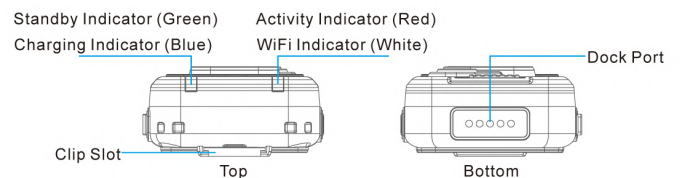

RECOMMENDED ACCESSORY

KLICKFAST
MAGNET MOUNT

PATROLEYES

MODEL: **PE-IRIS**

CAMERA SPECS

- Battery Life 12hrs
- Video Resolution 2K@30fps, 1080p@30/60fps, 720p@30/60fps, 480@30fps
- Video Format .MP4
- Video Compression H.265, H.264
- Photo Format .JPEG
- Audio Format .AAC
- Photo Resolution 4, 8, 12, 16, 32, 40 mega pixels
- Storage 128GB
- Battery Removable 2200mAh
- Recording Battery Life 1440p = 6hrs, 1080p = 7hrs, 720p = 8hrs, 480p = 8hrs
- Screen 2" LCD
- Touch Panel Capacitive
- Microphone Built-in
- GPS Built-in
- WiFi Built-in
- Bluetooth Built-in
- Flashlight Built-in
- Interface USB Type-C data transfer and charging
- Waterproof IP65
- Field of View 140°
- Night Vision 2 built in 850NM IR LEDs
- Night Vision Range Up to 49ft with visible face detection
- Password Protection AES256 encryption
- Data Protection Password required to view data when camera connected to PC
- Pre-record Yes
- Post-record Yes
- Digital Zoom 10X
- Fast Forward and Rewind 2, 4, 8, 16, 32, 64X
- Loop Recording Yes optional
- Power-on Auto Record Yes optional
- File Tagging Yes
- Protocol RTSP, ONVIF
- Web Server Support HTTP, HTTPS
- WiFi Security Dynamic pin code authentication
- WiFi Mode AP, STA, P2P
- Time and Date Stamp Embedded on every video with user ID
- Working Temperature -20~+55°C
- Storage Temperature -40~+60°C
- Camera Weight 4.58 ounces
- Camera Dimensions 3.26x2.24x1 inches
- Encryption AES-256