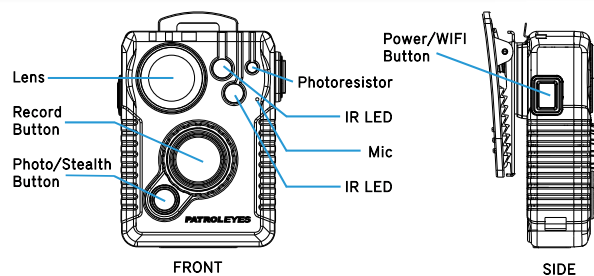

Drop-in Charging Cradle

User Manual

1 Year Manufacturer Warranty

PATROLEYES ★ ONE YEAR WARRANTY

PE-DV10-PRO

CAMERA SPECS

CAMERA

Video Resolution 1080p @ 30fps, 720p @ 30fps, 480p @ 30fps
 Video Format MP4
 Field of View 140°
 Camera 32 megapixel camera
 Camera Format JPEG
 Snapshot Capture photos during video recording
 Photo Burst 1, 3, 5 Shot burst picture taking
 Audio High-quality built-in microphone
 Night Vision Auto infrared
 Night Vision Range Up to 32ft with visible face detection
 EIS 6 axis electronic image stabilization
 WiFi Built-in dual band
 GPS Built-in
 Storage Capacity 64GB
 Storage Capacity 1080p @ 30fps (1 hour of footage = 5.2GB), 720p @ 30fps (1 hour of footage = 3.6GB), 480p @ 30fps (1 hour of footage = 1.8GB)
 Storage Level Visual indicator
 One-Touch Recording Yes
 Status Indicators Audible, visual and vibration alert for record and stop
 Time / Date Stamp Embedded on every video with user ID
 Watermark Officer ID, date and time stamp embedded onto video
 Waterproof IP67
 Camera Chipset Ambarella A12
 Model PE-DV10-PRO