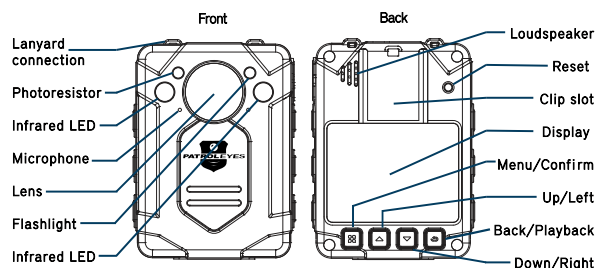

PATROLEYES ★ ONE YEAR WARRANTY

PE-MAX

CAMERASPECS

CAMERA

Video Resolution 2K @ 30fps, 1080P @ 30fps, 720P @ 30/60fps, 480P @ 30fps
Video Format MOV
Field of View 140°
Camera 32 megapixel camera
Camera Format JPEG
Snapshot Capture photos during video recording
Audio High-quality built-in microphone
Audio Format WAV
Night Vision Auto infrared
Night Vision Range Up to 32ft with visible face detection
Storage Capacity 64GB, 32GB
Video Storage Capacity 2K @ 30fps (1 hour of footage = 4.3GB), 1080P @ 30fps (1 hour of footage = 3.6GB), 720P @ 30fps (1 hour of footage = 3.2GB), 720P @ 60fps (1 hour of footage = 3.6GB), 480P @ 30fps (1 hour of footage = 2.7GB)
Storage Level Visual indicator
One-Touch Recording Yes
Motion Detection Capable Yes
Status Indicators Audible, visual and vibration alert for record and stop
Time / Date Stamp Embedded on every video with user ID
Watermark Officer ID, date and time stamp embedded onto video
Fast Forward / Rewind Speeds 2x, 4x, 8x, 16x, 32x, 64x
Waterproof Up to 3ft depth
Camera Chipset AIT
Model PE-MAX

BATTERY

Type Built-in 3200mAh lithium
Battery Life Up to 14 hours
Video battery Life 480P = 16.5 hours, 720P = 16 hours, 1080P = 15 hours, 2K = 12.5 hours
Battery Level Visual indicator

VIDEO / IMAGE REVIEW

LCD Screen 2 inch TFT-LCD high-resolution color display
Audio Playback Yes
Video Transfer USB 2.0

OTHERS

Unique ID Number Includes 5 digit device ID and 6 digit police ID
Password Protect Yes - Can be enabled or disabled by the user
Photo Burst 1, 3, 5 Shot burst picture taking
Clip High quality metal clip with 360° rotation
Dimensions 79x56.9x26.6mm
Working Temperature -40°C to 60°C
Weight 5.64oz

ACCESSORIES

Standard
USB Cable, Car Charger, Wall Charger, Manual, Metal Body Clip, Drop-in Charging Station, One Year Manufacturer Warranty
Optional
8 Camera Docking Station, Management Software, Advanced Cloud Storage, Magnet Mounts, Protection Plus