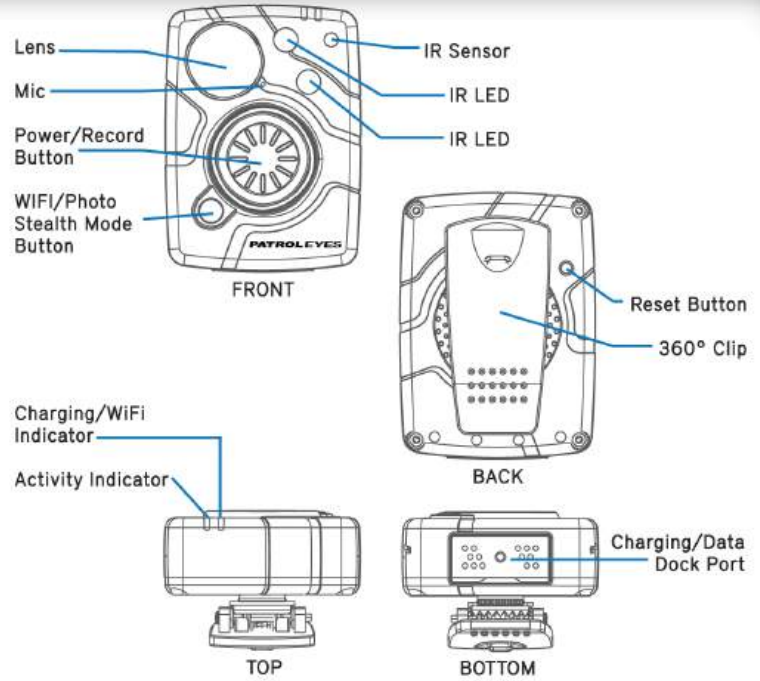

RECOMMENDED ACCESSORY

KLICKFAST
MAGNET MOUNT

PATROLEYES

MODEL: PE-LITE

LITE

CAMERA SPECS

Battery Life 12hrs
Video Resolution 2K@30fps, 1080p@30/60fps, 720p@30/60fps, 480@30fps
Video Format .MP4
Video Compression H.265, H.264
Photo Format .JPEG
Audio Format .AAC
Photo Resolution 4, 8, 12, 16, 30, 40 mega pixels
Storage 64GB
Battery Built-in 3200mAh
Recording Battery Life H.265: 1080p@60fps = 11hrs, 1080p@30fps = 11.5hrs, 720p@60fps = 11.5hrs, 720p@30fps = 12.5hrs, 480p@30fps = 14hrs, H.264: 1080p@60fps = 11hrs, 1080p@30fps = 12hrs, 720p@60fps = 12hrs, 720p@30fps = 14hrs, 480p@30fps = 15hrs
Microphone Built-in
WiFi Built-in
Bluetooth Built-in
Interface Docking data transfer and charging
Waterproof IP65
Field of View 140°
Night Vision Range Up to 49ft with visible face detection
Auto IR Yes
Vibration Indicator Yes
Password Protection AES256 encryption
Data Protection Password required to view data when camera connected to PC
Pre-record Yes
Post-record Yes
Pre-record Times H.265: 1080p@60fps = 34sec, 1080p@30fps = 44sec, 720p@60fps = 48sec, 720p@30fps = 90sec, 480p@30fps = 90sec, H.264: 1080p@60fps = 12sec, 1080p@30fps = 17sec, 720p@60fps = 59sec, 720p@30fps = 120sec, 480p@30fps = 120sec
Loop Recording Yes optional
Power-on Auto Record Yes optional
Dual Band Support 2.4G, 5G
Protocol RTSP, ONVIF
Web Server Support HTTP, HTTPS
WiFi Mode AP, STA, P2P
Time and Date Stamp Embedded on every video with user ID
Working Temperature -20~+55°C
Storage Temperature -40~+60°C
Camera Weight 4.40 ounces
Camera Dimensions 3.03x2.2x.87 inches
Encryption AES-256
Chipset Ambarella H22
Sensor CMOS 4MP OV4689