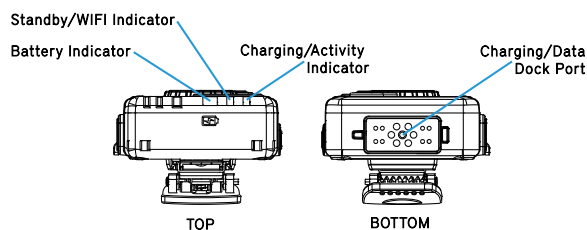

Drop-in Charging Cradle

User Manual

1 Year Manufacturer Warranty

PATROLEYES ★ ONE YEAR WARRANTY

PE-DV10-PRO

CAMERA SPECS

CAMERA

Video Resolution 1080p @ 30fps, 720p @ 30fps, 480p @ 30fps
 Video Format MP4
 Field of View 140°
 Camera 32 megapixel camera
 Camera Format JPEG
 Snapshot Capture photos during video recording
 Photo Burst 1, 3, 5 Shot burst picture taking
 Audio High-quality built-in microphone
 Night Vision Auto infrared
 Night Vision Range Up to 32ft with visible face detection
 EIS 6 axis electronic image stabilization
 WiFi Built-in dual band
 GPS Built-in
 Storage Capacity 64GB
 Storage Capacity 1080p @ 30fps (1 hour of footage = 5.2GB), 720p @ 30fps (1 hour of footage = 3.6GB), 480p @ 30fps (1 hour of footage = 1.8GB)
 Storage Level Visual indicator
 One-Touch Recording Yes
 Status Indicators Audible, visual and vibration alert for record and stop
 Time / Date Stamp Embedded on every video with user ID
 Watermark Officer ID, date and time stamp embedded onto video
 Waterproof IP67
 Camera Chipset Ambarella A12
 Model PE-DV10-PRO