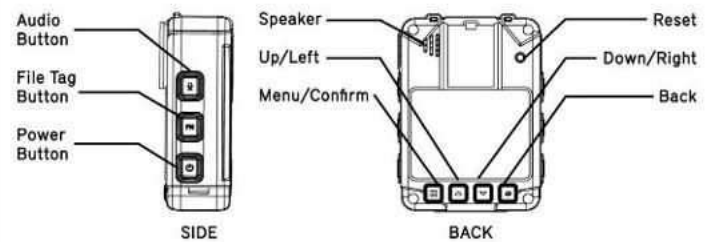

RECOMMENDED ACCESSORY

KLICKFAST
MAGNET MOUNT

PATROLEYES

MODEL: **PE-EDGE**

EDGE

CAMERA SPECS

Video Resolution 2K @ 30fps, 1080P @ 30fps/60fps 720P @ 30/60fps, 480P @ 30fps
Video Format MP4
Video Compression H.265, H.264
Field of View 140°
One-Touch Recording Yes
Pre-Event Recording Up to 1 minute @ 480P, up to 30 seconds @ 1080P
Post Recording Up to 2 minutes
Fast Forward / Rewind Speeds 2x, 4x, 8x, 16x, 32x, 64x
Night Vision Auto, manual Infrared
Night Vision Range Up to 33ft with visible face detection
Camera 32 megapixel camera
Camera Format JPEG
Snapshot Capture photos during video recording
Photo Burst 1, 3, 5 Shot burst picture taking
Audio High-quality built-in microphone
Audio Format WAV
Audio Playback Yes
Storage Capacity 64GB
Storage Level Visual indicator
Battery Type Built-in 3200mAh lithium
Battery Life 480P = 18 hours (1GB/hour)
 720P @ 30fps = 14 hours (1.8GB/hour)
 720P @ 60fps = 11 hours (2.6GB/hour)
 1080P @ 30fps = 12.5 hours (2.6GB/hour)
 1080P @ 60fps = 10.5 hours (3.6GB/hour)
 2K = 10.5 hours (4.6GB/hour)
Battery Level Visual indicator and audible alert
GPS Built in
Watermark 6 digit device ID, 6-digit officer ID, date / time stamp and GPS embedded on every video / photo
Password Protect Yes - Can be enabled or disabled by the user
Encryption AES-256
LCD Screen 2 inch TFT-LCD high-resolution color display
Status Indicators Audible, visual and vibration alert for record and stop
Waterproof IP65
Camera Chipset Ambarella H22
Video Transfer USB 2.0
Working Temperature -20°C to 55°C
Dimensions 79x57x27mm
Weight With clip 5.7 ounces / with out clip 4.9 ounces
Clip High quality metal clip with 360° rotation
Model PE-EDGE