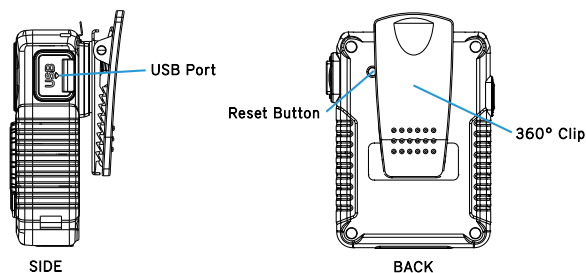

Drop-in Charging Cradle

User Manual

1 Year Manufacturer Warranty

PATROLEYES ★ ONE YEAR WARRANTY

PE-DV10-PRO

CAMERA SPECS

CAMERA

Video Resolution 1080p @ 30fps, 720p @ 30fps, 480p @ 30fps
 Video Format MP4
 Field of View 140°
 Camera 32 megapixel camera
 Camera Format JPEG
 Snapshot Capture photos during video recording
 Photo Burst 1, 3, 5 Shot burst picture taking
 Audio High-quality built-in microphone
 Night Vision Auto infrared
 Night Vision Range Up to 32ft with visible face detection
 EIS 6 axis electronic image stabilization
 WiFi Built-in dual band
 GPS Built-in
 Storage Capacity 64GB
 Storage Capacity 1080p @ 30fps (1 hour of footage = 5.2GB), 720p @ 30fps (1 hour of footage = 3.6GB), 480p @ 30fps (1 hour of footage = 1.8GB)
 Storage Level Visual indicator
 One-Touch Recording Yes
 Status Indicators Audible, visual and vibration alert for record and stop
 Time / Date Stamp Embedded on every video with user ID
 Watermark Officer ID, date and time stamp embedded onto video
 Waterproof IP67
 Camera Chipset Ambarella A12
 Model PE-DV10-PRO