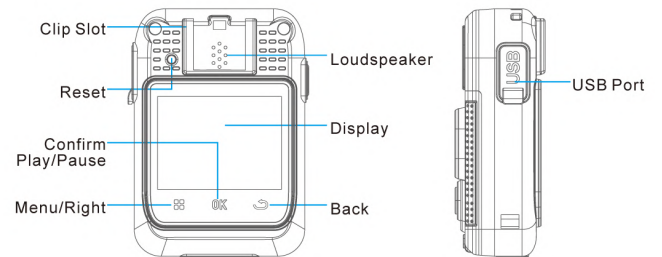

RECOMMENDED ACCESSORY

KLICKFAST
MAGNET MOUNT

PATROLEYES

MODEL: **PE-IRIS**

CAMERA SPECS

- Battery Life 12hrs
- Video Resolution 2K@30fps, 1080p@30/60fps, 720p@30/60fps, 480@30fps
- Video Format .MP4
- Video Compression H.265, H.264
- Photo Format .JPEG
- Audio Format .AAC
- Photo Resolution 4, 8, 12, 16, 32, 40 mega pixels
- Storage 128GB
- Battery Removable 2200mAh
- Recording Battery Life 1440p = 6hrs, 1080p = 7hrs, 720p = 8hrs, 480p = 8hrs
- Screen 2" LCD
- Touch Panel Capacitive
- Microphone Built-in
- GPS Built-in
- WiFi Built-in
- Bluetooth Built-in
- Flashlight Built-in
- Interface USB Type-C data transfer and charging
- Waterproof IP65
- Field of View 140°
- Night Vision 2 built in 850NM IR LEDs
- Night Vision Range Up to 49ft with visible face detection
- Password Protection AES256 encryption
- Data Protection Password required to view data when camera connected to PC
- Pre-record Yes
- Post-record Yes
- Digital Zoom 10X
- Fast Forward and Rewind 2, 4, 8, 16, 32, 64X
- Loop Recording Yes optional
- Power-on Auto Record Yes optional
- File Tagging Yes
- Protocol RTSP, ONVIF
- Web Server Support HTTP, HTTPS
- WiFi Security Dynamic pin code authentication
- WiFi Mode AP, STA, P2P
- Time and Date Stamp Embedded on every video with user ID
- Working Temperature -20~+55°C
- Storage Temperature -40~+60°C
- Camera Weight 4.58 ounces
- Camera Dimensions 3.26x2.24x1 inches
- Encryption AES-256