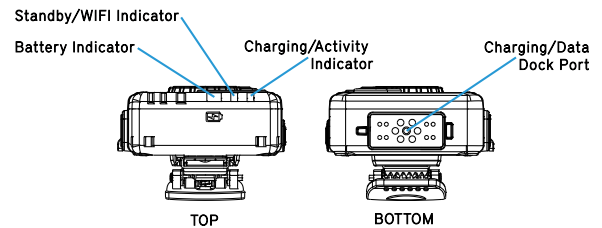

Drop-in Charging Cradle

User Manual

1 Year Manufacturer Warranty

PATROLEYES ★ ONE YEAR WARRANTY

PE-DV10-PRO

CAMERASPECS

CAMERA

- Video Resolution 1080p @ 30fps, 720p @ 30fps, 480p @ 30fps
- Video Format MP4
- Field of View 140°
- Camera 32 megapixel camera
- Camera Format JPEG
- Snapshot Capture photos during video recording
- Photo Burst 1, 3, 5 Shot burst picture taking
- Audio High-quality built-in microphone
- Night Vision Auto infrared
- Night Vision Range Up to 32ft with visible face detection
- EIS 6 axis electronic image stabilization
- WiFi Built-in dual band
- GPS Built-in
- Storage Capacity 64GB
- Storage Capacity 1080p @ 30fps (1 hour of footage = 5.2GB), 720p @ 30fps (1 hour of footage = 3.6GB), 480p @ 30fps (1 hour of footage = 1.8GB)
- Storage Level Visual indicator
- One-Touch Recording Yes
- Status Indicators Audible, visual and vibration alert for record and stop
- Time / Date Stamp Embedded on every video with user ID
- Watermark Officer ID, date and time stamp embedded onto video
- Waterproof IP67
- Camera Chipset Ambarella A12
- Model PE-DV10-PRO