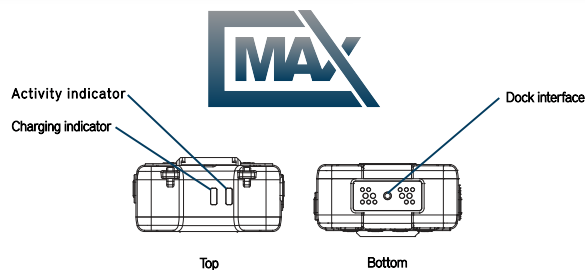

1 Year Manufacturer Warranty

PATROLEYES ★ ONE YEAR WARRANTY

PE-MAX

CAMERASPECS

CAMERA

Video Resolution 2K @ 30fps, 1080P @ 30fps, 720P @ 30/60fps, 480P @ 30fps
Video Format MOV
Field of View 140°
Camera 32 megapixel camera
Camera Format JPEG
Snapshot Capture photos during video recording
Audio High-quality built-in microphone
Audio Format WAV
Night Vision Auto infrared
Night Vision Range Up to 32ft with visible face detection
Storage Capacity 64GB, 32GB
Video Storage Capacity 2K @ 30fps (1 hour of footage = 4.3GB), 1080P @ 30fps (1 hour of footage = 3.6GB), 720P @ 30fps (1 hour of footage = 3.2GB), 720P @ 60fps (1 hour of footage = 3.6GB), 480P @ 30fps (1 hour of footage = 2.7GB)
Storage Level Visual indicator
One-Touch Recording Yes
Motion Detection Capable Yes
Status Indicators Audible, visual and vibration alert for record and stop
Time / Date Stamp Embedded on every video with user ID
Watermark Officer ID, date and time stamp embedded onto video
Fast Forward / Rewind Speeds 2x, 4x, 8x, 16x, 32x, 64x
Waterproof Up to 3ft depth
Camera Chipset AIT
Model PE-MAX