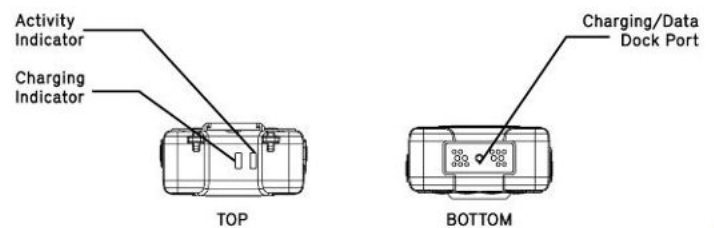

RECOMMENDED ACCESSORY

KLICKFAST
MAGNET MOUNT

PATROLEYES

MODEL: **PE-EDGE**

EDGE

CAMERA SPECS

Video Resolution 2K @ 30fps, 1080P @ 30fps/60fps 720P @ 30/60fps, 480P @ 30fps
Video Format MP4
Video Compression H.265, H.264
Field of View 140°
One-Touch Recording Yes
Pre-Event Recording Up to 1 minute @ 480P, up to 30 seconds @ 1080P
Post Recording Up to 2 minutes
Fast Forward / Rewind Speeds 2x, 4x, 8x, 16x, 32x, 64x
Night Vision Auto, manual infrared
Night Vision Range Up to 33ft with visible face detection
Camera 32 megapixel camera
Camera Format JPEG
Snapshot Capture photos during video recording
Photo Burst 1, 3, 5 Shot burst picture taking
Audio High-quality built-in microphone
Audio Format WAV
Audio Playback Yes
Storage Capacity 64GB
Storage Level Visual indicator
Battery Type Built-in 3200mAh lithium
Battery Life 480P = 18 hours (1GB/hour)
 720P @ 30fps = 14 hours (1.8GB/hour)
 720P @ 60fps = 11 hours (2.6GB/hour)
 1080P @ 30fps = 12.5 hours (2.6GB/hour)
 1080P @ 60fps = 10.5 hours (3.6GB/hour)
 2K = 10.5 hours (4.6GB/hour)
Battery Level Visual indicator and audible alert
GPS Built in
Watermark 6 digit device ID, 6-digit officer ID, date / time stamp and GPS embedded on every video / photo
Password Protect Yes - Can be enabled or disabled by the user
Encryption AES-256
LCD Screen 2 inch TFT-LCD high-resolution color display
Status Indicators Audible, visual and vibration alert for record and stop
Waterproof IP65
Camera Chipset Ambarella H22
Video Transfer USB 2.0
Working Temperature -20°C to 55°C
Dimensions 79x57x27mm
Weight With clip 5.7 ounces / with out clip 4.9 ounces
Clip High quality metal clip with 360° rotation
Model PE-EDGE