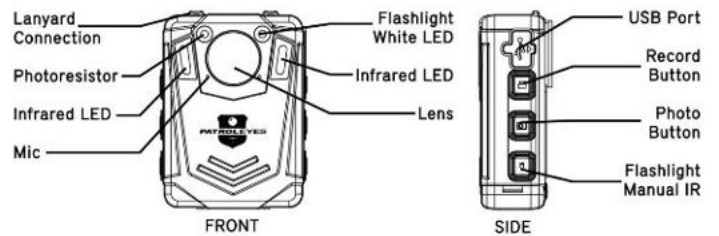

RECOMMENDED ACCESSORY

KLICKFAST
MAGNET MOUNT

PATROLEYES

MODEL: **PE-EDGE**

EDGE

CAMERA SPECS

Video Resolution 2K @ 30fps, 1080P @ 30fps/60fps 720P @ 30/60fps, 480P @ 30fps
Video Format MP4
Video Compression H.265, H.264
Field of View 140°
One-Touch Recording Yes
Pre-Event Recording Up to 1 minute @ 480P, up to 30 seconds @ 1080P
Post Recording Up to 2 minutes
Fast Forward / Rewind Speeds 2x, 4x, 8x, 16x, 32x, 64x
Night Vision Auto, manual infrared
Night Vision Range Up to 33ft with visible face detection
Camera 32 megapixel camera
Camera Format JPEG
Snapshot Capture photos during video recording
Photo Burst 1, 3, 5 Shot burst picture taking
Audio High-quality built-in microphone
Audio Format WAV
Audio Playback Yes
Storage Capacity 64GB
Storage Level Visual indicator
Battery Type Built-in 3200mAh lithium
Battery Life 480P = 18 hours (1GB/hour)
 720P @ 30fps = 14 hours (1.8GB/hour)
 720P @ 60fps = 11 hours (2.6GB/hour)
 1080P @ 30fps = 12.5 hours (2.6GB/hour)
 1080P @ 60fps = 10.5 hours (3.6GB/hour)
 2K = 10.5 hours (4.6GB/hour)
Battery Level Visual indicator and audible alert
GPS Built in
Watermark 6 digit device ID, 6-digit officer ID, date / time stamp and GPS embedded on every video / photo
Password Protect Yes - Can be enabled or disabled by the user
Encryption AES-256
LCD Screen 2 inch TFT-LCD high-resolution color display
Status Indicators Audible, visual and vibration alert for record and stop
Waterproof IP65
Camera Chipset Ambarella H22
Video Transfer USB 2.0
Working Temperature -20°C to 55°C
Dimensions 79x57x27mm
Weight With clip 5.7 ounces / with out clip 4.9 ounces
Clip High quality metal clip with 360° rotation
Model PE-EDGE