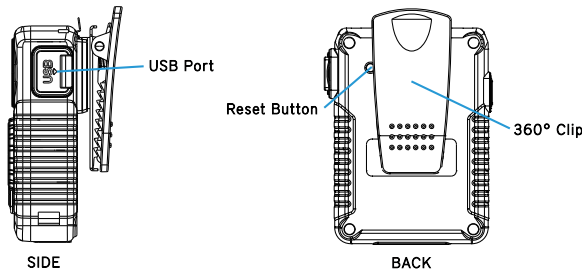

Drop-in Charging Cradle

User Manual

1 Year Manufacturer Warranty

PATROLEYES ★ ONE YEAR WARRANTY

PE-DV10-PRO

CAMERASPECS

CAMERA

- Video Resolution 1080p @ 30fps, 720p @ 30fps, 480p @ 30fps
- Video Format MP4
- Field of View 140°
- Camera 32 megapixel camera
- Camera Format JPEG
- Snapshot Capture photos during video recording
- Photo Burst 1, 3, 5 Shot burst picture taking
- Audio High-quality built-in microphone
- Night Vision Auto infrared
- Night Vision Range Up to 32ft with visible face detection
- EIS 6 axis electronic image stabilization
- WiFi Built-in dual band
- GPS Built-in
- Storage Capacity 64GB
- Storage Capacity 1080p @ 30fps (1 hour of footage = 5.2GB), 720p @ 30fps (1 hour of footage = 3.6GB), 480p @ 30fps (1 hour of footage = 1.8GB)
- Storage Level Visual indicator
- One-Touch Recording Yes
- Status Indicators Audible, visual and vibration alert for record and stop
- Time / Date Stamp Embedded on every video with user ID
- Watermark Officer ID, date and time stamp embedded onto video
- Waterproof IP67
- Camera Chipset Ambarella A12
- Model PE-DV10-PRO