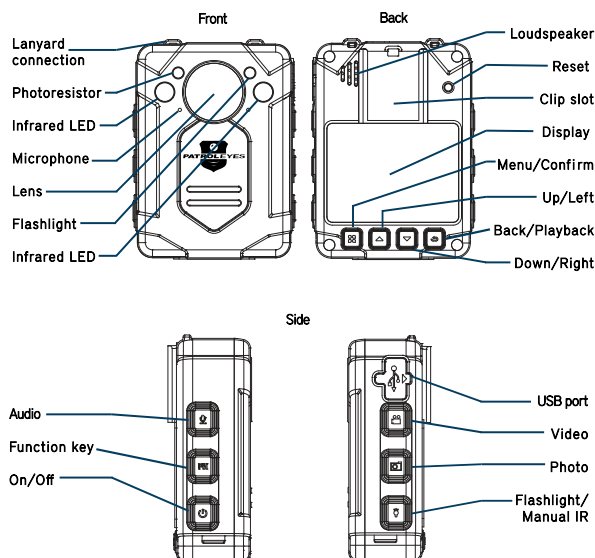

PASSWORD PROTECTION Protect your camera's data from unauthorized access

INCLUDED ITEMS

USB Cable

USB Car Charger

Metal Swivel Body Clip

USB Wall Charger

Drop-in Charging Cradle

User Manual

1 Year Manufacturer Warranty

PATROLEYES ★ ONE YEAR WARRANTY

PE-MAX

CAMERASPECS

CAMERA

Video Resolution 2K @ 30fps, 1080P @ 30fps, 720P @ 30/60fps, 480P @ 30fps
Video Format MOV
Field of View 140°
Camera 32 megapixel camera
Camera Format JPEG
Snapshot Capture photos during video recording
Audio High-quality built-in microphone
Audio Format WAV
Night Vision Auto infrared
Night Vision Range Up to 32ft with visible face detection
Storage Capacity 64GB, 32GB
Video Storage Capacity 2K @ 30fps (1 hour of footage = 4.3GB), 1080P @ 30fps (1 hour of footage = 3.6GB), 720P @ 30fps (1 hour of footage = 3.2GB), 720P @ 60fps (1 hour of footage = 3.6GB), 480P @ 30fps (1 hour of footage = 2.7GB)
Storage Level Visual indicator
One-Touch Recording Yes
Motion Detection Capable Yes
Status Indicators Audible, visual and vibration alert for record and stop
Time / Date Stamp Embedded on every video with user ID
Watermark Officer ID, date and time stamp embedded onto video
Fast Forward / Rewind Speeds 2x, 4x, 8x, 16x, 32x, 64x
Waterproof Up to 3ft depth
Camera Chipset AIT
Model PE-MAX