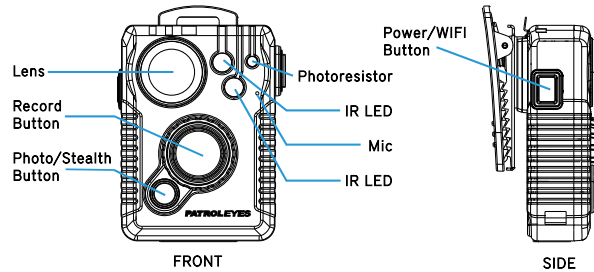

Drop-in Charging Cradle

User Manual

1 Year Manufacturer Warranty

PATROLEYES ★ ONE YEAR WARRANTY

PE-DV10-PRO

CAMERASPECS

CAMERA

- Video Resolution 1080p @ 30fps, 720p @ 30fps, 480p @ 30fps
- Video Format MP4
- Field of View 140°
- Camera 32 megapixel camera
- Camera Format JPEG
- Snapshot Capture photos during video recording
- Photo Burst 1, 3, 5 Shot burst picture taking
- Audio High-quality built-in microphone
- Night Vision Auto infrared
- Night Vision Range Up to 32ft with visible face detection
- EIS 6 axis electronic image stabilization
- WiFi Built-in dual band
- GPS Built-in
- Storage Capacity 64GB
- Storage Capacity 1080p @ 30fps (1 hour of footage = 5.2GB), 720p @ 30fps (1 hour of footage = 3.6GB), 480p @ 30fps (1 hour of footage = 1.8GB)
- Storage Level Visual indicator
- One-Touch Recording Yes
- Status Indicators Audible, visual and vibration alert for record and stop
- Time / Date Stamp Embedded on every video with user ID
- Watermark Officer ID, date and time stamp embedded onto video
- Waterproof IP67
- Camera Chipset Ambarella A12
- Model PE-DV10-PRO