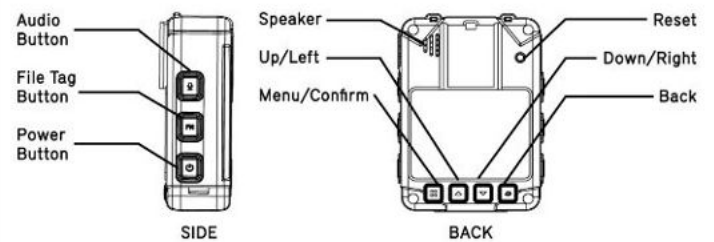

RECOMMENDED ACCESSORY

KLICKFAST
MAGNET MOUNT

PATROLEYES

MODEL: **PE-EDGE**

EDGE

CAMERA SPECS

Video Resolution 2K @ 30fps, 1080P @ 30fps/60fps 720P @ 30/60fps, 480P @ 30fps
Video Format MP4
Video Compression H.265, H.264
Field of View 140°
One-Touch Recording Yes
Pre-Event Recording Up to 1 minute @ 480P, up to 30 seconds @ 1080P
Post Recording Up to 2 minutes
Fast Forward / Rewind Speeds 2x, 4x, 8x, 16x, 32x, 64x
Night Vision Auto, manual infrared
Night Vision Range Up to 33ft with visible face detection
Camera 32 megapixel camera
Camera Format JPEG
Snapshot Capture photos during video recording
Photo Burst 1, 3, 5 Shot burst picture taking
Audio High-quality built-in microphone
Audio Format WAV
Audio Playback Yes
Storage Capacity 64GB
Storage Level Visual indicator
Battery Type Built-in 3200mAh lithium
Battery Life 480P = 18 hours (1GB/hour)
 720P @ 30fps = 14 hours (1.8GB/hour)
 720P @ 60fps = 11 hours (2.6GB/hour)
 1080P @ 30fps = 12.5 hours (2.6GB/hour)
 1080P @ 60fps = 10.5 hours (3.6GB/hour)
 2K = 10.5 hours (4.6GB/hour)
Battery Level Visual indicator and audible alert
GPS Built in
Watermark 6 digit device ID, 6-digit officer ID, date / time stamp and GPS embedded on every video / photo
Password Protect Yes - Can be enabled or disabled by the user
Encryption AES-256
LCD Screen 2 inch TFT-LCD high-resolution color display
Status Indicators Audible, visual and vibration alert for record and stop
Waterproof IP65
Camera Chipset Ambarella H22
Video Transfer USB 2.0
Working Temperature -20°C to 55°C
Dimensions 79x57x27mm
Weight With clip 5.7 ounces / with out clip 4.9 ounces
Clip High quality metal clip with 360° rotation
Model PE-EDGE