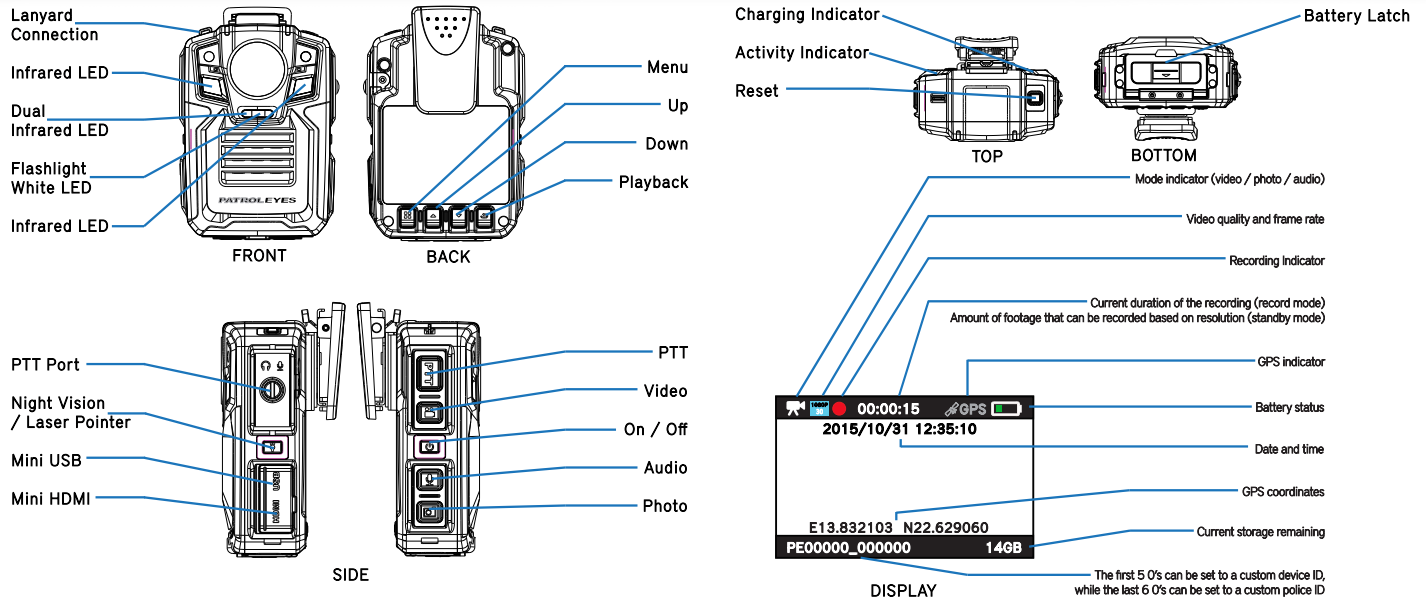

33 MEGA PIXEL CAMERA Capture images while recording
EXTERNAL VIEWING Built in LCD, micro HDMI and AV out
ONE TOUCH OPERATION Simply press the video button to start recording
LASER POINTER Pinpoint objects for best positioning
PTT WALKIE TALKIE FUNCTION Connects to your 2-way radio and replaces your shoulder speaker mic
MULTIPLE FIRMWARE OPTIONS Allows you to manage your camera in multiple modes. Choose between our password protected version or non password protected version firmware.
DEVICE LOGGING When transferring videos the included files have their own unique device ID, log files, and video/photo files organized into folders so you can easily find the evidence you need

INCLUDED ITEMS

USB Cable

USB Car Charger

Metal Body Clip

User Manual

USB Wall Charger

Drop-in Charging Station

Lithium Battery

1 Year Manufacturer Warranty

PATROLEYES ★ ONE YEAR WARRANTY

PE-DV5-2

CAMERASPECS

CAMERA

Video Resolution **1080P @ 30fps, 720P @ 60fps, 480P @ 30fps, 480P @ 60fps**
 Video Format **MP4**
 Field of View **170°**
 Camera **33 megapixel camera**
 Camera Format **JPEG**
 Snapshot **Capture photos during video recording**
 Audio **High-quality built-in microphone**
 Audio Format **WAV**
 Night Vision **Auto infrared**
 Night Vision Range **Up to 32ft with visible face detection**
 Storage Capacity **32 or 64GB**
 Video Storage Capacity **1080p @ 30fps (1 hour of footage = 5GB), 720p @ 60fps (1 hour of footage = 3.6GB), 480p @ 30/60fps (1 hour of footage = 2.1GB)**
 Storage Level **Visual indicator**
 One-Touch Recording **Yes**
 Motion Detection Capable **Yes**
 PTT **Can connect to different types of radios**
 Status Indicators **Audible, visual, and vibration alert for record and stop**
 Time / Date Stamp **Embedded on every video with user ID**
 Watermark **Officer ID, date and time stamp embedded onto video**
 Fast Forward / Rewind Speeds **2x, 4x, 8x**
 Waterproof **Up to 3ft depth**
 Camera Chipset **Ambarella A7**
 Model **PE-DV5-2**